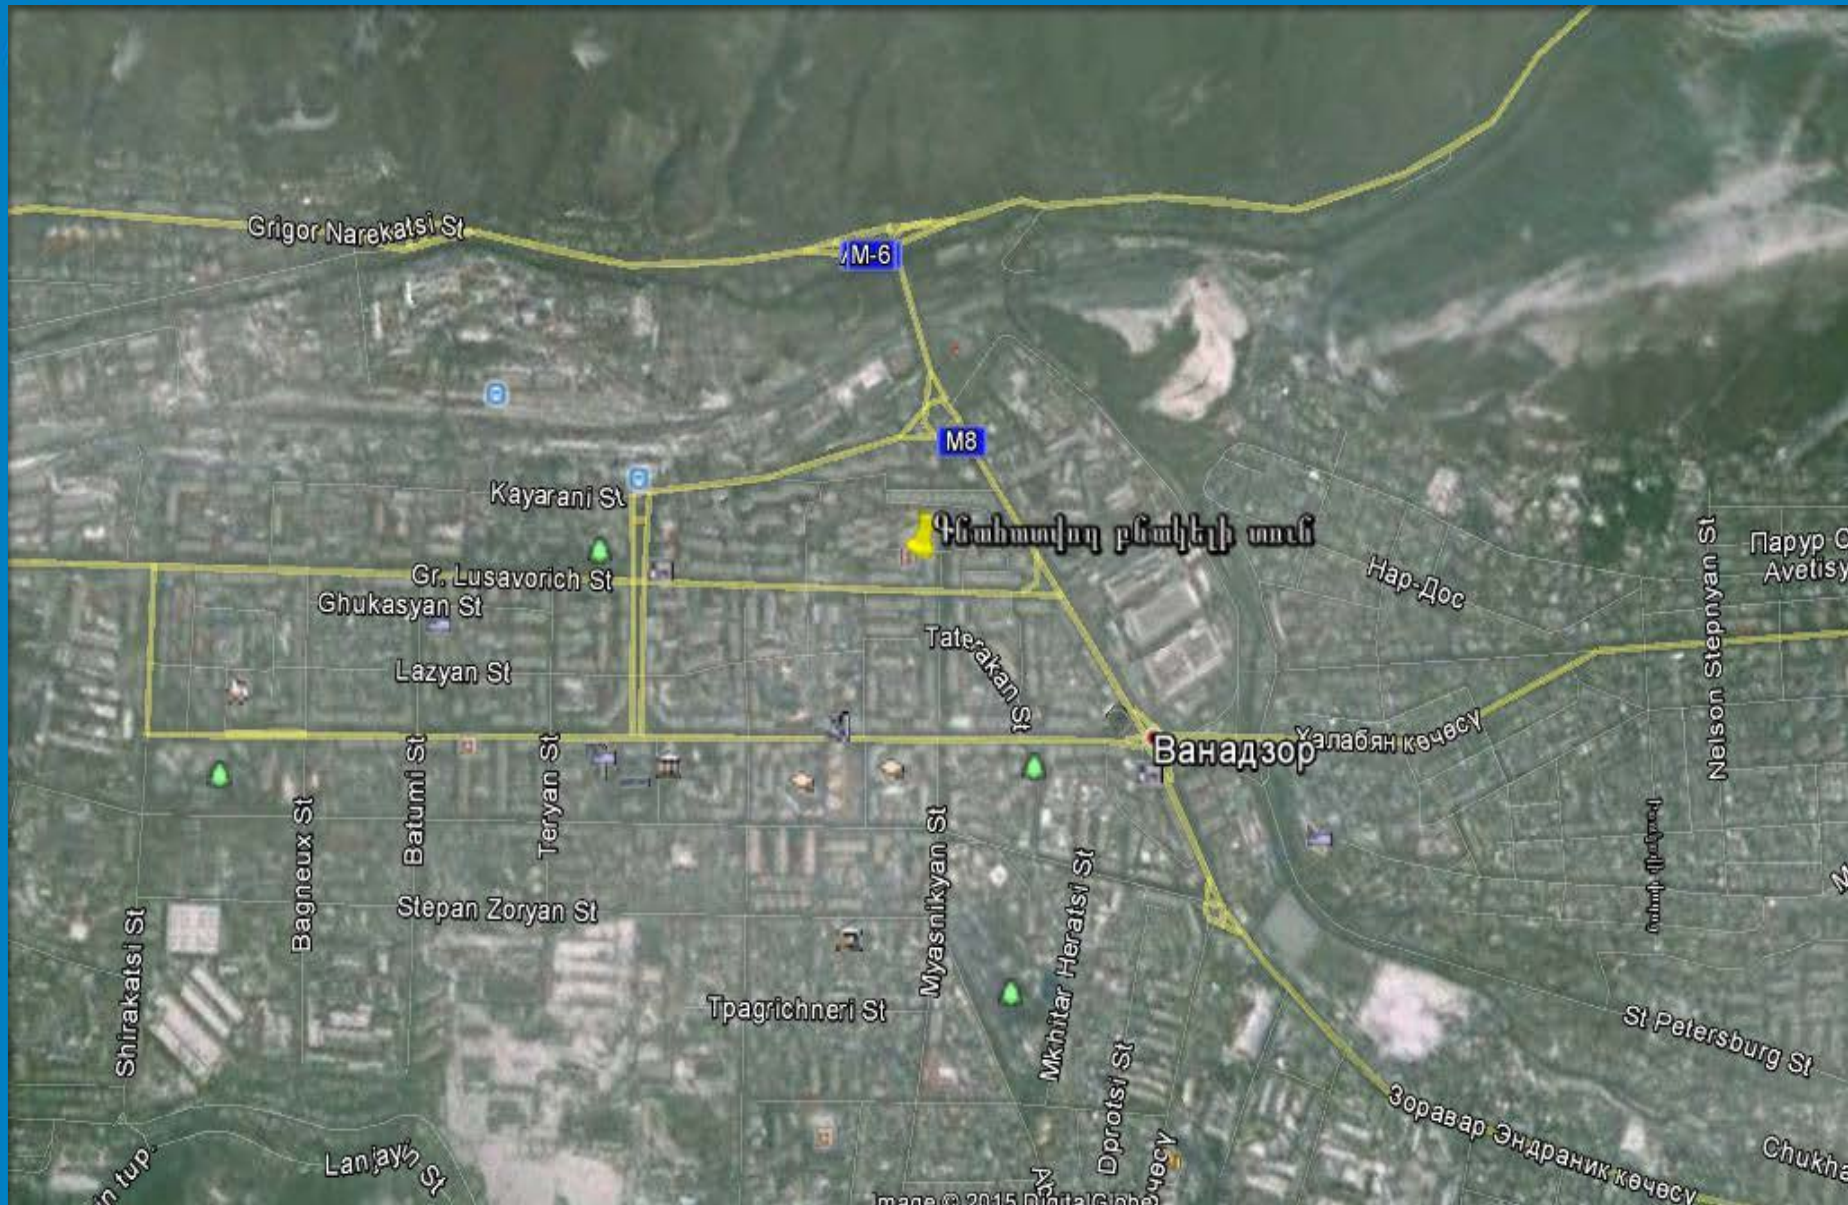

Residential house

**Address: residential house 4, M. Gorky
Str., Vanadzor t., Lori region, RA**

**Total area: 108.9 sq.m.,
Land plot 260 sq.m.**

ConverseBank

Cut-off PRICE AMD 18.300.000

Tel.: (+374) 98 49 44 55